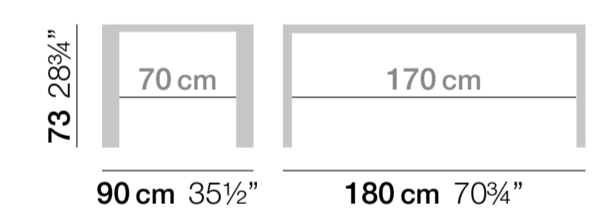

## TABLES MESAS

Tabletop dimensions: 80 x 118

Tabletop dimensions: 80 x 158

Tabletop dimensions: 90 x 158

Tabletop dimensions: 90 x 178