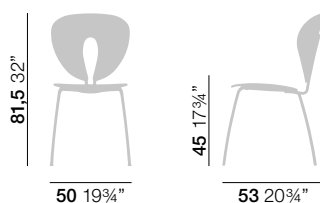

STAIN:

Minimum order 6 chairs.
Translucent tone, visible wood grain

SPECIAL PLASTIC COLOR

If you want the Globus chair in a different plastic color to the ones proposed by STUA the order has to be of minimum 800 Globus chairs.

LINKING SYSTEM

The chair needs to 2 plastic inserts under the seat to be linked.

Only chairs with wooden seat can be linked.

U LINKING DEVICE	CODE
U piece for 2 chairs	502

DIMENSIONS

STACKABILITY

Globus can be stacked up to 6 units on the floor.