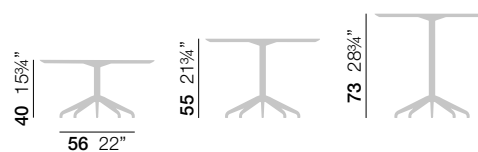

There is only one diameter of Marea table base.

It is valid for any round top until 80 cm diameter and 73 cm height.

The base is also valid for 70 x 70 cm square top.

MAREA ASH TABLETOPS

For ash tops in natural or stained to the Laclastica chair finishes.

Delivery time: 8 weeks.

Minimum order: 4 tables.

DIMENSIONS

Top Ø60 23½"

Top Ø70 27½"

Top Ø80 31½"

PACKING

1 table Ø60 = 2 boxes

BOX 1 (tabletop):

Size: 78 x 73 x 5 cm

Volume: 0,29 m³ / Weight: 5 kg.

BOX 2 (base):

Size: 61 x 58 x 17,5 cm

Volume: 0,07 m³ / Weight: 5 kg.

SOME ASSEMBLY REQUIRED

1 table Ø70 = 2 boxes

BOX 1 (tabletop):

Size: 78 x 73 x 5 cm

Volume: 0,29 m³ / Weight: 6,5 kg.

BOX 2 (base):

Size: 61 x 58 x 17,5 cm

Volume: 0,07 m³ / Weight: 5 kg.

SOME ASSEMBLY REQUIRED

1 table Ø80 = 2 boxes