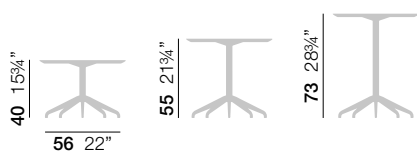

BASE OPTIONS

		height 40 cm	height 55 cm	height 73 cm
White		CODE INF64-40	CODE INF64-55	CODE INF64-73
Black		CODE INF62-40	CODE INF62-55	CODE INF62-73
Chromed		CODE INF6-40	CODE INF6-55	 CODE INF6-73

MAREA BASE

There is only one diameter of Marea table base.

It is valid for any round top until 80 cm diameter and 73 cm height.

The base is also valid for 70 x 70 cm square top.

MAREA ASH TABLETOPS

For ash tops in natural or stained to the Laclastica chair finishes.

Delivery time: 8 weeks.

Minimum order: 4 tables.

DIMENSIONS

Top Ø60 23½"

Top Ø70 27½"

Top Ø80 31½"

PACKING

1 table Ø60 = 2 boxes

BOX 1 (tabletop):

Size: 78 x 73 x 5 cm

Volume: 0,29 m³ / Weight: 5 kg.

BOX 2 (base):

Size: 61 x 58 x 17,5 cm

Volume: 0,07 m³ / Weight: 5 kg.

SOME ASSEMBLY REQUIRED

1 table Ø70 = 2 boxes