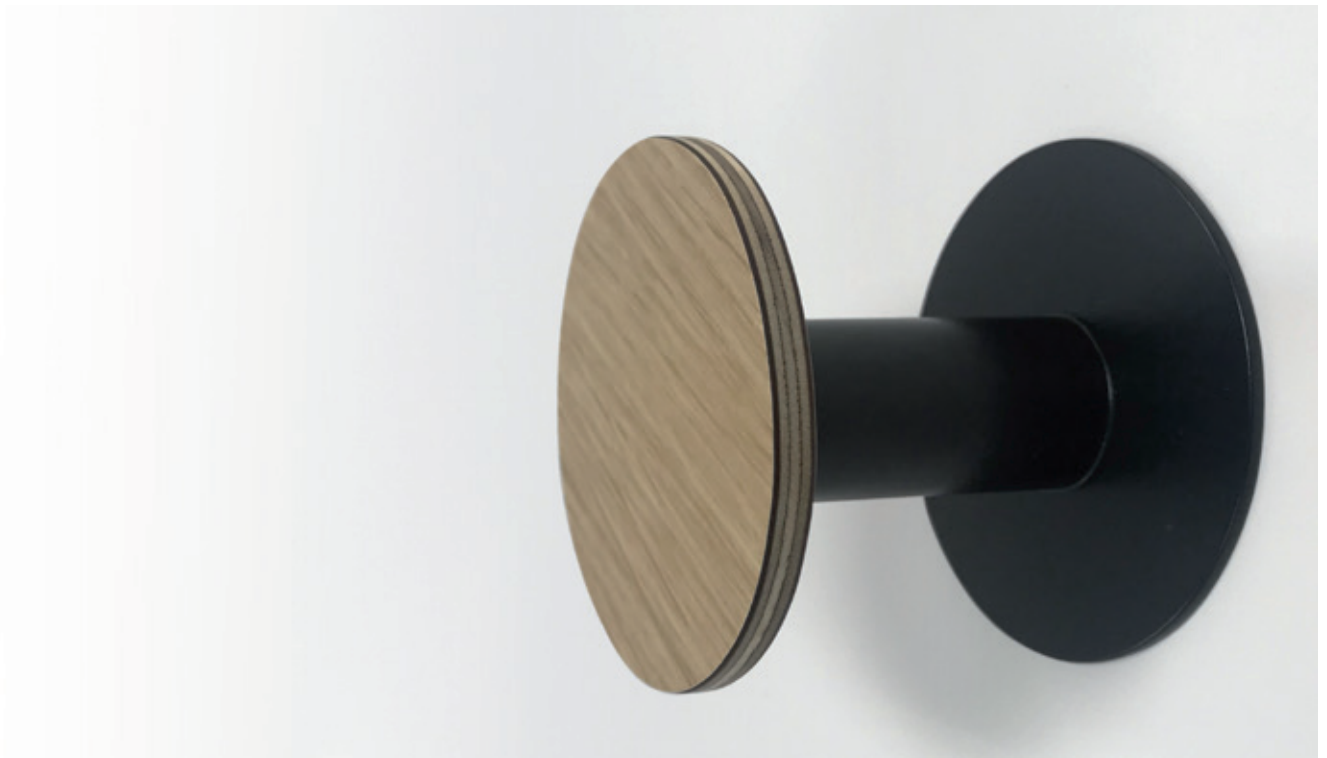

systemtronic

datasheet POINTO

General description:

Attractive wall hooks, the range of colours and shapes (squared and round) allows multiple compositions. Made of painted steel sheet, they have a simple mounting system.

Designer: STC Studio.

Technical description:

POCUA SQUARED

·Material: Steel.
·Dimensions: 75x60x75mm
2.95x2.36x2.95"

PORED ROUND

·Material: Steel.
·Dimensions: Ø76x60mm
Ø2.99x2.36"

POCUAM

·Material: Steel.
·Dimensions: 120x120x60mm
4.72x4.72x2.36"

SI units: mm and inches.

Finishes:

white gloss	satin black RAL 9011	grey beige gloss RAL 1019	mustard gloss RAL 1012	*optional front plate matt oak plywood
*Polyester paint				

Consult for special dimensions or any other modification.