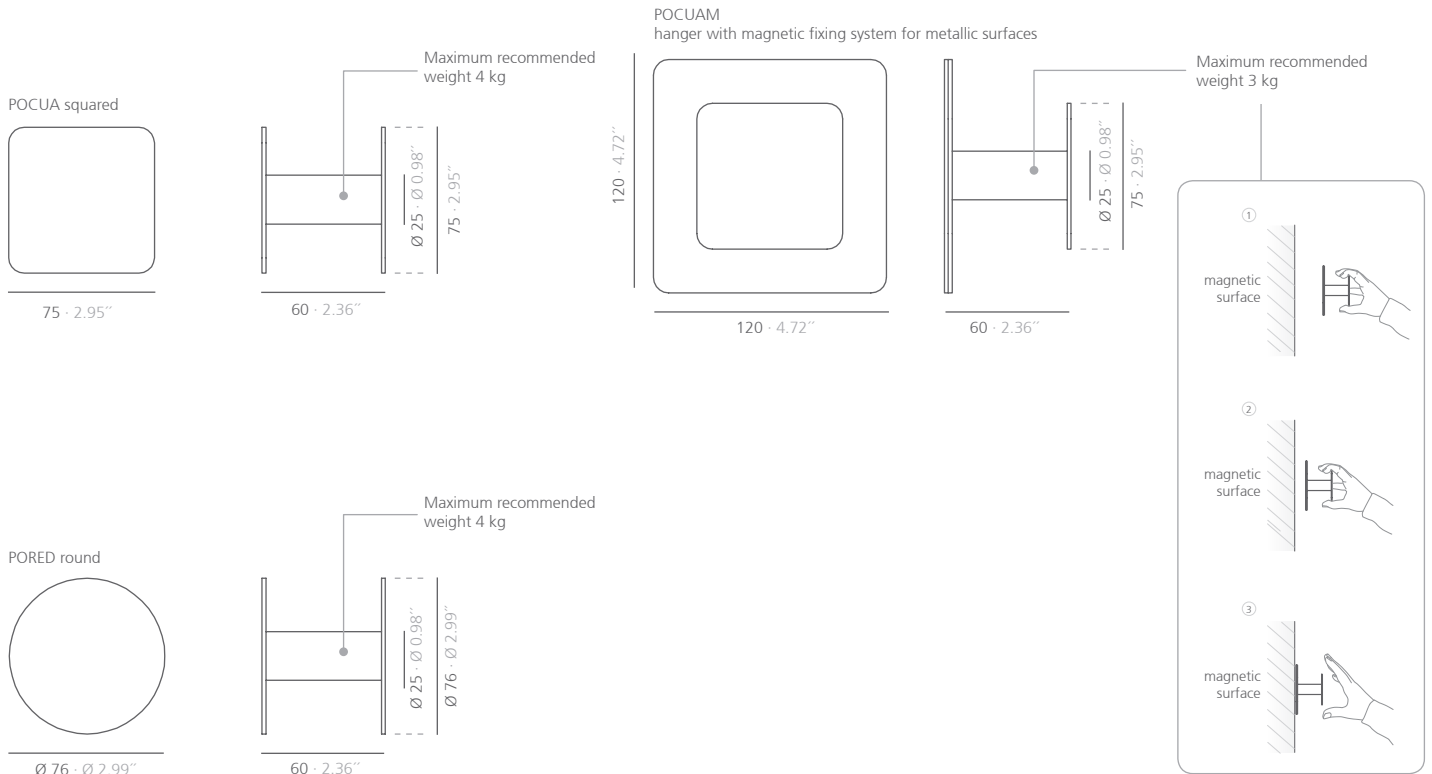

systemtronic

datasheet POINTO

General description:

Attractive wall hooks, the range of colours and shapes (squared and round) allows multiple compositions. Made of painted steel sheet, they have a simple mounting system.

Designer: STC Studio.

Technical description:

POCUA SQUARED

·Material: Steel.
·Dimensions: 75x60x75mm
2.95x2.36x2.95"

PORED ROUND

·Material: Steel.
·Dimensions: Ø76x60mm
Ø2.99x2.36"

POCUAM

·Material: Steel.
·Dimensions: 120x120x60mm
4.72x4.72x2.36"