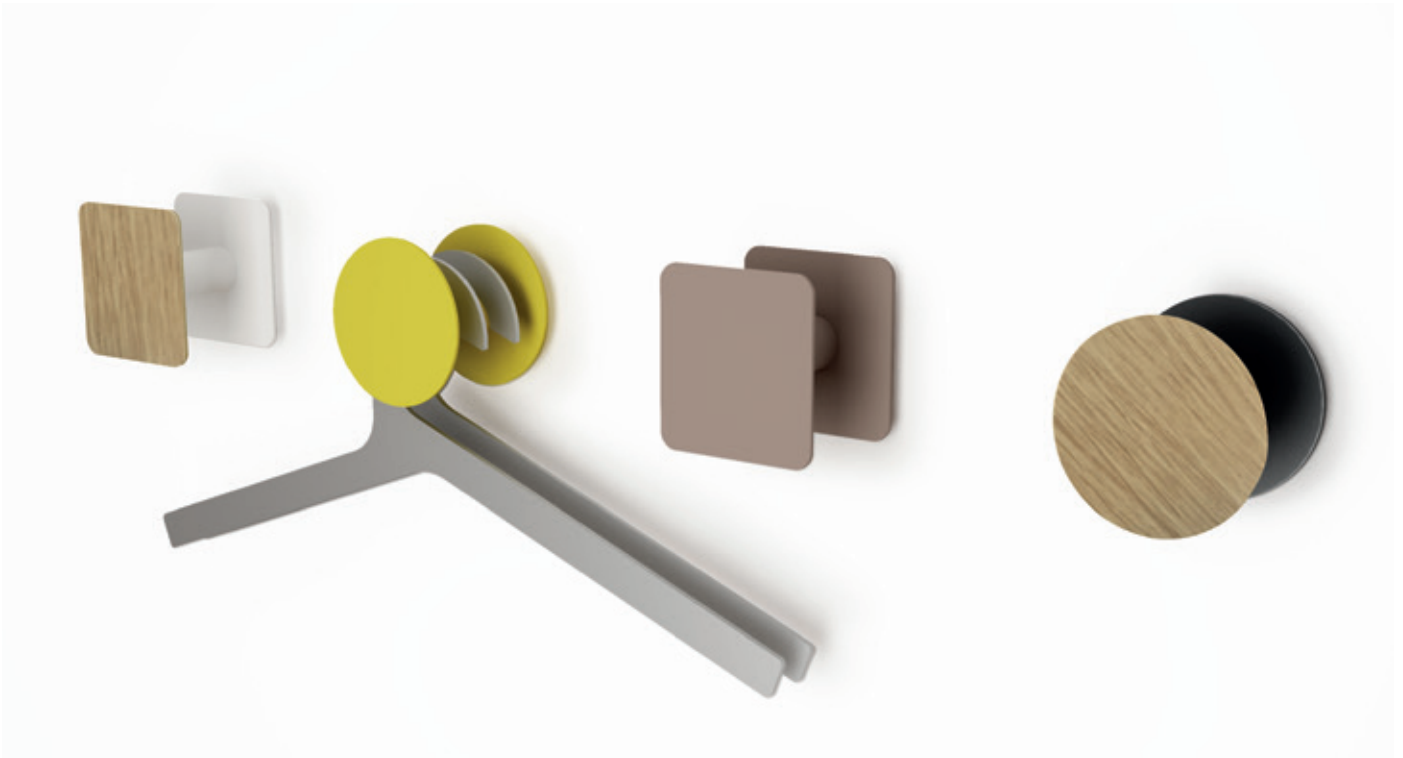

systemtronic

datasheet POINTO

General description:

Attractive wall hooks, the range of colours and shapes (squared and round) allows multiple compositions. Made of painted steel sheet, they have a simple mounting system.

Designer: STC Studio.

Technical description:

POCUA SQUARED

·Material: Steel.
·Dimensions: 75x60x75mm
2.95x2.36x2.95"

PORED ROUND

·Material: Steel.
·Dimensions: Ø76x60mm
Ø2.99x2.36"

POCUAM

·Material: Steel.
·Dimensions: 120x120x60mm
4.72x4.72x2.36"

SI units: mm and inches.

Finishes:

white gloss	satin black RAL 9011	grey beige gloss RAL 1019	mustard gloss RAL 1012	*optional front plate matt oak plywood
*Polyester paint				

Consult for special dimensions or any other modification.