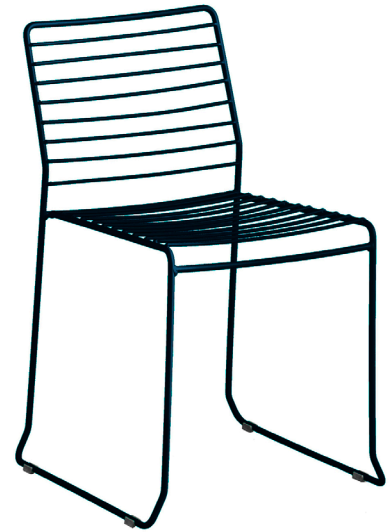

TARIFA chair

Designed by iSiMAR

iSiMAR
be mediterranean

Collection made of galvanized wire, polyester powder coated. The materials we use are durable, suitable for intensive use and weather-resistant. The TARIFA collection is perfect for indoor, outdoor and contract use. Our materials are noble, 100% recycled and recyclable, and environmentally friendly.

Colección fabricada con varilla de acero galvanizado y lacado con polvo de poliéster. Nuestros materiales son aptos para el uso intensivo y resistentes a las inclemencias del tiempo. Perfectos para uso interior, exterior y contract. Asimismo, nuestros materiales son nobles, 100% reciclados y reciclables y responsables con el medio ambiente.