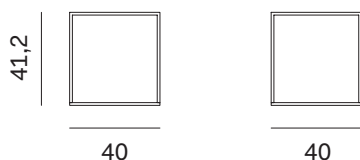

Tavolino TEAM / TEAM occasional table

design by Studio Gherardi

NOVAMOBILI

Tavolino TEAM-q / TEAM-q occasional table

misure L x H x P cm /
dimensions W x H x D cm

40 x 41,2 x 40

kg. 3,2

Tavolino TEAM-r / TEAM-r occasional table

misure L x H x P cm /
dimensions W x H x D cm

80 x 41,2 x 40

kg. 5,1