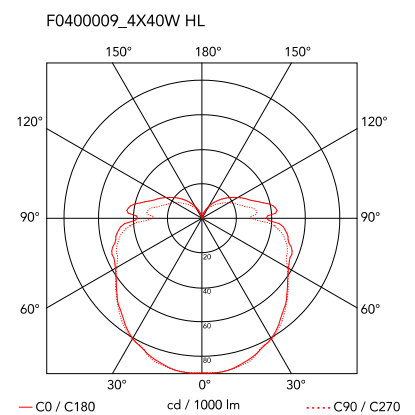

Electrical

Insulation class	II
Frequency (Hz)	50/60
Main Voltage (Vac)	220-250
Batteries Inside	No
Charging Min Time	No

Physical

Colour	Fabric
Net weight (kg)	0.8
Gross weight (kg)	1.76
IP	20
IP external	20