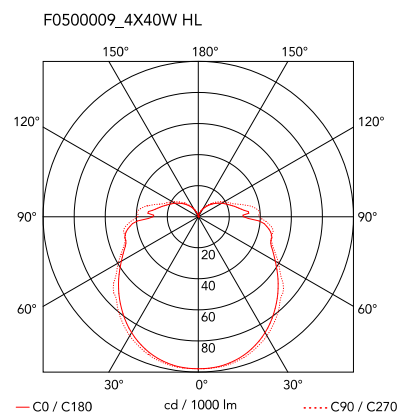

Electrical

Insulation class	II
Frequency (Hz)	50/60
Main Voltage (Vac)	220-250
Batteries Inside	No
Charging Min Time	No

Physical

Colour	Fabric
Net weight (kg)	0.95
Gross weight (kg)	2.09
IP	20
IP external	20