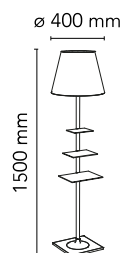

Bibliothèque Nationale

■ F1011030 - Fumée

Designed by Philippe Starck

Floor lamp with diffuse light. Base, rod stand and diffuser stand in chrome-plated die-cast zinc. Base cover in zinc-plated P04 steel sheet. Internal diffuser and lamp-holder stand in opal coloured injection die-stamped PC. The external diffusers are available in matching PVC fabric, injection die-stamped methacrylate with clear or smoke-grey finish, or in silver or bronze on the inner surface, by vacuum aluminum coating. Upper ring in clear injection die-stamped PC. Brackets in polished stainless steel. A USB outlet placed on the base enables the most common smartphones and tablets to be recharged (max 2A).

Main specifications

Mounting	Floor	Ilcos	HSGS
Environment	Indoor dry location	Dimmable	Yes
Light source type	Bulb	Autoprotected Lamp	Yes
Lamp category	Halogen	Number of heads	1
Lamp holder	E27	Source Power (W)	150

Physical

Colour	Fumée
Net weight (kg)	10.87
Gross weight (kg)	23.96
IP	20
IP external	20