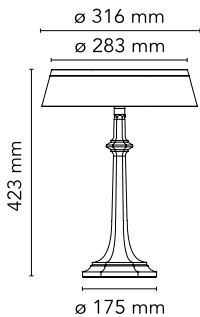

## Bon Jour Versailles

■ F1041057 - Chrome

Designed by Philippe Starck

Table lamp providing diffuse light. Injection molded polymethyl methacrylate clear transparent base and diffuser. Electroplated/painted top cover in ABS. Edge Lighting technology light source. Power cord length 200 cm, with dimmer switch that provide ON-OFF functions and 10-100 % light adjustment. Plug-in power supply with interchangeable plugs.

### Main specifications

<b>Mounting</b>	Table	<b>Lamp holder</b>	LED Module
<b>Environment</b>	Indoor dry location	<b>Dimmable</b>	Yes
<b>Light source type</b>	LED	<b>Autoprotected Lamp</b>	No
<b>Light source replaceable</b>	Replaceable (LED only) light source by a professional	<b>Number of heads</b>	1
<b>LED type</b>	LED Module	<b>Source Power (W)</b>	13
<b>System Flux (lm)</b>	854		

### Physical

<b>Colour</b>	Chrome
<b>Net weight (kg)</b>	1.7
<b>Gross weight (kg)</b>	3.75
<b>IP</b>	20
<b>IP external</b>	20