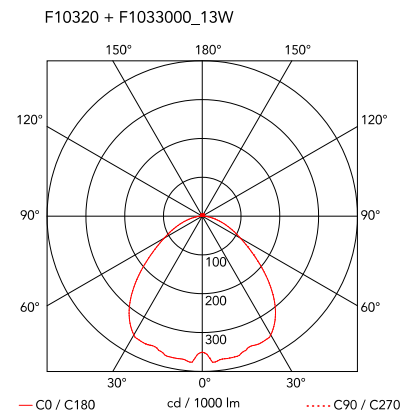

## Bon Jour Versailles

■ F1041057 - Chrome

Designed by Philippe Starck

Table lamp providing diffuse light. Injection molded polymethyl methacrylate clear transparent base and diffuser. Electroplated/painted top cover in ABS. Edge Lighting technology light source. Power cord length 200 cm, with dimmer switch that provide ON-OFF functions and 10-100 % light adjustment. Plug-in power supply with interchangeable plugs.

### Optical

<b>Lighting Type</b>	Direct
<b>Lighting distribution</b>	Roto symmetric
<b>CCT (K)</b>	2700
<b>CRI&gt;</b>	90
<b>Cold Beam Lighting</b>	No
<b>Extreme Cut off</b>	No

### Physical

<b>Colour</b>	Chrome
<b>Net weight (kg)</b>	1.7
<b>Gross weight (kg)</b>	3.75
<b>IP</b>	20
<b>IP external</b>	20