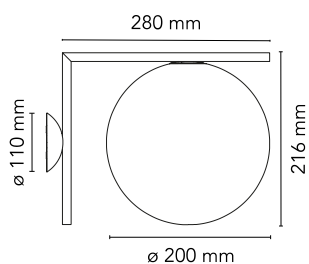

IC Lights Ceiling/Wall 1

■ F3178030 - Black

Designed by Michael Anastasiades

Wall-ceiling lamp providing diffused light. Frame in brass, brushed and transparent varnished or chrome steel. Blown glass opal diffuser.

Main specifications

Mounting	Ceiling and wall surface	Icos	HSGS
Environment	Indoor dry location	Autoprotected Lamp	Yes
Light source type	Bulb	Number of heads	1
Lamp category	Halogen	Source Power (W)	60
Lamp holder	E14		

Physical

Colour	Black
Net weight (kg)	1.85
Gross weight (kg)	4.08
IP	20
IP external	20