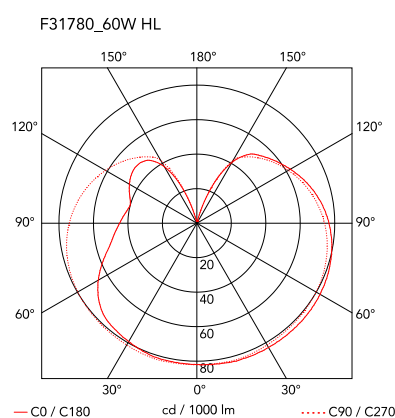

Optical

Lighting Type	Total
Lighting distribution	Asymmetric
Cold Beam Lighting	No
Extreme Cut off	No