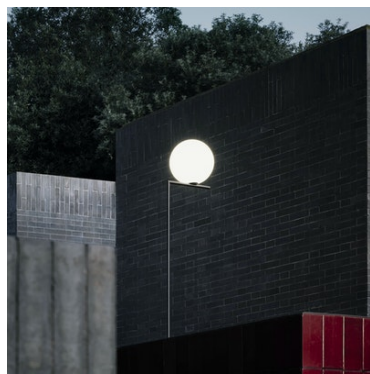

IC Lights Ceiling/Wall 1

■ F3178030 - Black

Designed by Michael Anastasiades

Wall-ceiling lamp providing diffused light. Frame in brass, brushed and transparent varnished or chrome steel. Blown glass opal diffuser.

Main specifications

Mounting	Ceiling and wall surface	Icos	HSGS
Environment	Indoor dry location	Autoprotected Lamp	Yes
Light source type	Bulb	Number of heads	1
Lamp category	Halogen	Source Power (W)	60
Lamp holder	E14		