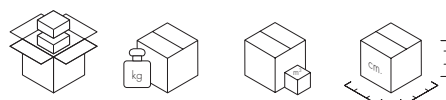

NEW! **4473**

FRAME

Painted steel

TOP

Nylon loaded with glass fiber and scratch-proof paint

4470	1	14.0	0.246	98X33X76
4473	1	14.0	0.246	98X33X76