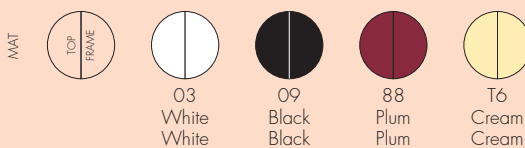

NEW!

GASTONE 1991

Design Antonio Citterio with Oliver Löw

4470

FRAME

Chrome-plated steel and polished aluminium feet

TOP

Nylon loaded with glass fiber and scratch-proof paint

NEW! **4473**

FRAME

Painted steel

TOP

Nylon loaded with glass fiber and scratch-proof paint

4470	1	14.0	0.246	98X33X76
4473	1	14.0	0.246	98X33X76