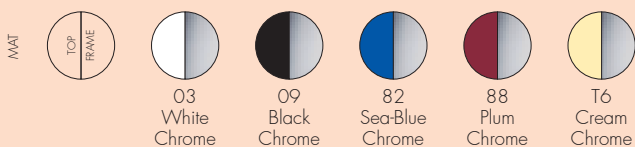

NEW!

GASTONE 1991

Design Antonio Citterio with Oliver Löw

4470

FRAME

Chrome-plated steel and polished aluminium feet

TOP

Nylon loaded with glass fiber and scratch-proof paint

NEW! **4473**

FRAME

Painted steel

TOP

Nylon loaded with glass fiber and scratch-proof paint

4470	1	14.0	0.246	98X33X76
4473	1	14.0	0.246	98X33X76