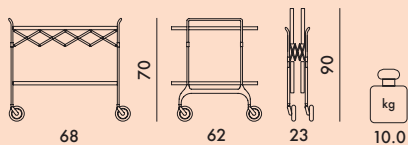

NEW!

GASTONE 1991

Design Antonio Citterio with Oliver Löw

4470

FRAME

Chrome-plated steel and polished aluminium feet

TOP

Nylon loaded with glass fiber and scratch-proof paint

NEW! **4473**

FRAME

Painted steel

TOP

Nylon loaded with glass fiber and scratch-proof paint

4470	1	14.0	0.246	98X33X76
4473	1	14.0	0.246	98X33X76