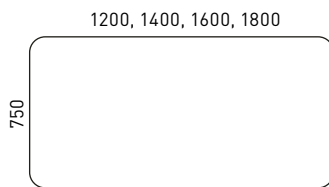

EASY screens

TECHNICAL INFORMATION

Screen composition

- Made of 16 mm MFC;
- Covered with VB2240 3 mm foam;
- Upholstered with fabric.

Fixing

- Screen is fixed to the desktop with two metal brackets (metal tube – 20x20);

MATERIALS

- Fabric: BONDAI, LUCIA, VELITO PRESTO, BERTA, SYNERGY, STEP/STEP Melange;
- Metal: E (white), M (metallic), A (black), T1 (dark grey).

RANGE