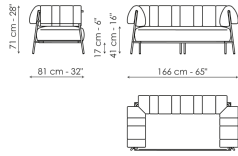

## Tirella sofa

Width: 166cm

Depth: 81cm

Height: 71cm