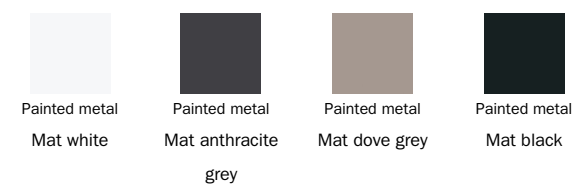

### Fabric - Must

Fabric - Rico  
MA02

Fabric - Rico  
MA04

Fabric - Rico  
MA07

Fabric - Rico  
MA09

Fabric - Rico  
MA11

Fabric - Rico  
MA20

Fabric - Rico  
MA22

Fabric - St. Moritz  
MC69

Fabric - Special

## Base

Metal

Plus Metal

Special Metal

Metal finish  
Mat brass

Metal finish  
Mat copper

---

The samples above represent the complete range of materials and finishes available for this product (regardless of the top shape or size, in the case of tables). Fabrics, eco-leather, leather and emery leather shown in this website are a selection. Colors and finishes are approximate and may slightly differ from actual ones. Please visit Bonaldo dealers to see the complete sample collection and get further details about our products.