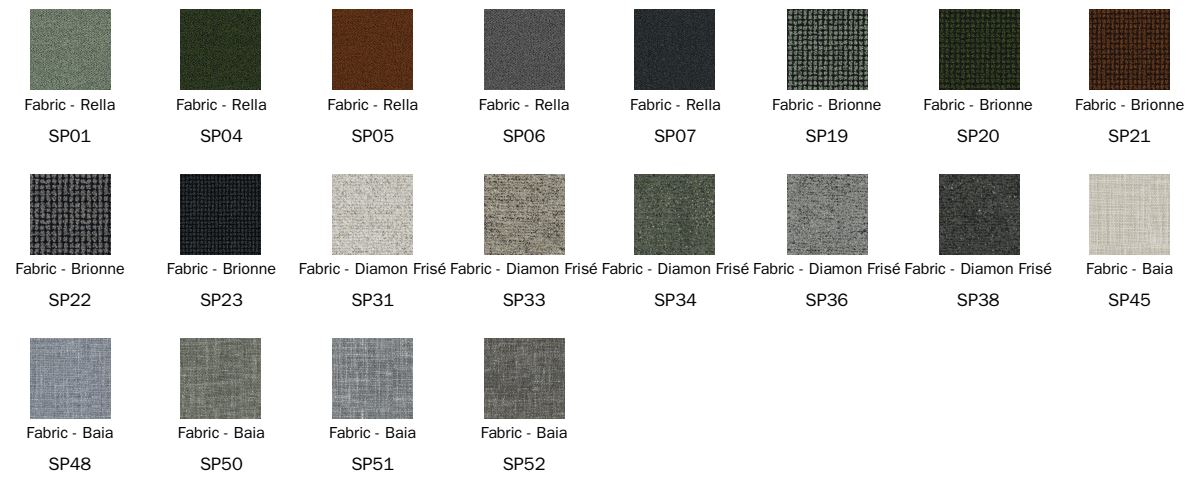

### Fabric - 900

Fabric - Azimut  
9B02

Fabric - Azimut  
9B08

Fabric - Azimut  
9B17

Fabric - Azimut  
9B22

Fabric - Azimut  
9B26

Fabric - Azimut  
9B36

Fabric - Azimut  
9B39

### Fabric - Must

Fabric - Rico  
MA02

Fabric - Rico  
MA04

Fabric - Rico  
MA07

Fabric - Rico  
MA09

Fabric - Rico  
MA11

Fabric - Rico  
MA20

Fabric - Rico  
MA22

## Base

Metal

Plus Metal

Special Metal

Metal finish  
Mat brass

Metal finish  
Mat copper

---

The samples above represent the complete range of materials and finishes available for this product (regardless of the top shape or size, in the case of tables). Fabrics, eco-leather, leather and emery leather shown in this website are a selection. Colors and finishes are approximate and may slightly differ from actual ones. Please visit Bonaldo dealers to see the complete sample collection and get further details about our products.