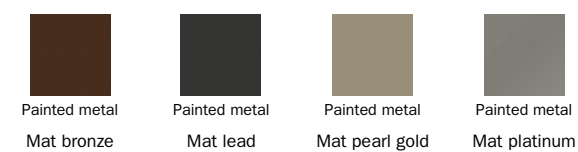

### Fabric - Must

Fabric - Rico  
MA02

Fabric - Rico  
MA04

Fabric - Rico  
MA07

Fabric - Rico  
MA09

Fabric - Rico  
MA11

Fabric - Rico  
MA20

Fabric - Rico  
MA22

## Base

Metal

Plus Metal

Special Metal

Metal finish  
Mat brass

Metal finish  
Mat copper

---

The samples above represent the complete range of materials and finishes available for this product (regardless of the top shape or size, in the case of tables). Fabrics, eco-leather, leather and emery leather shown in this website are a selection. Colors and finishes are approximate and may slightly differ from actual ones. Please visit Bonaldo dealers to see the complete sample collection and get further details about our products.