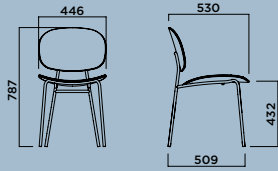

TONDINA POP

TONDINA POP

DESIGN:
FAVARETTO&PARTNERS

CHAIR WITH POLYPROPYLENE
SEAT AND BACKREST, AND FOUR
LEG STEEL FRAME WITH OR WI-
THOUT ARMS.

TONDINA POP

“Pop” evolution of Tondina wooden chair, this family offers the possibility of endless combination with soft trendy colours and updated finishes for the frames. Simple, light and smart, is also available for outdoor use.