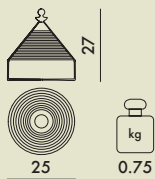

NEW!

TRULLO 2018

Design Fabio Novembre

MATERIAL

Transparent, mass-dyed or metallic thermoplastic technopolymer

1550

TRANSPARENT

CF
Crystal
Fumè

VE
Green sage
Pink

FG
Fumè
Green

GB
Yellow
Blue

1550

1

1.7

0.019

28X28X24