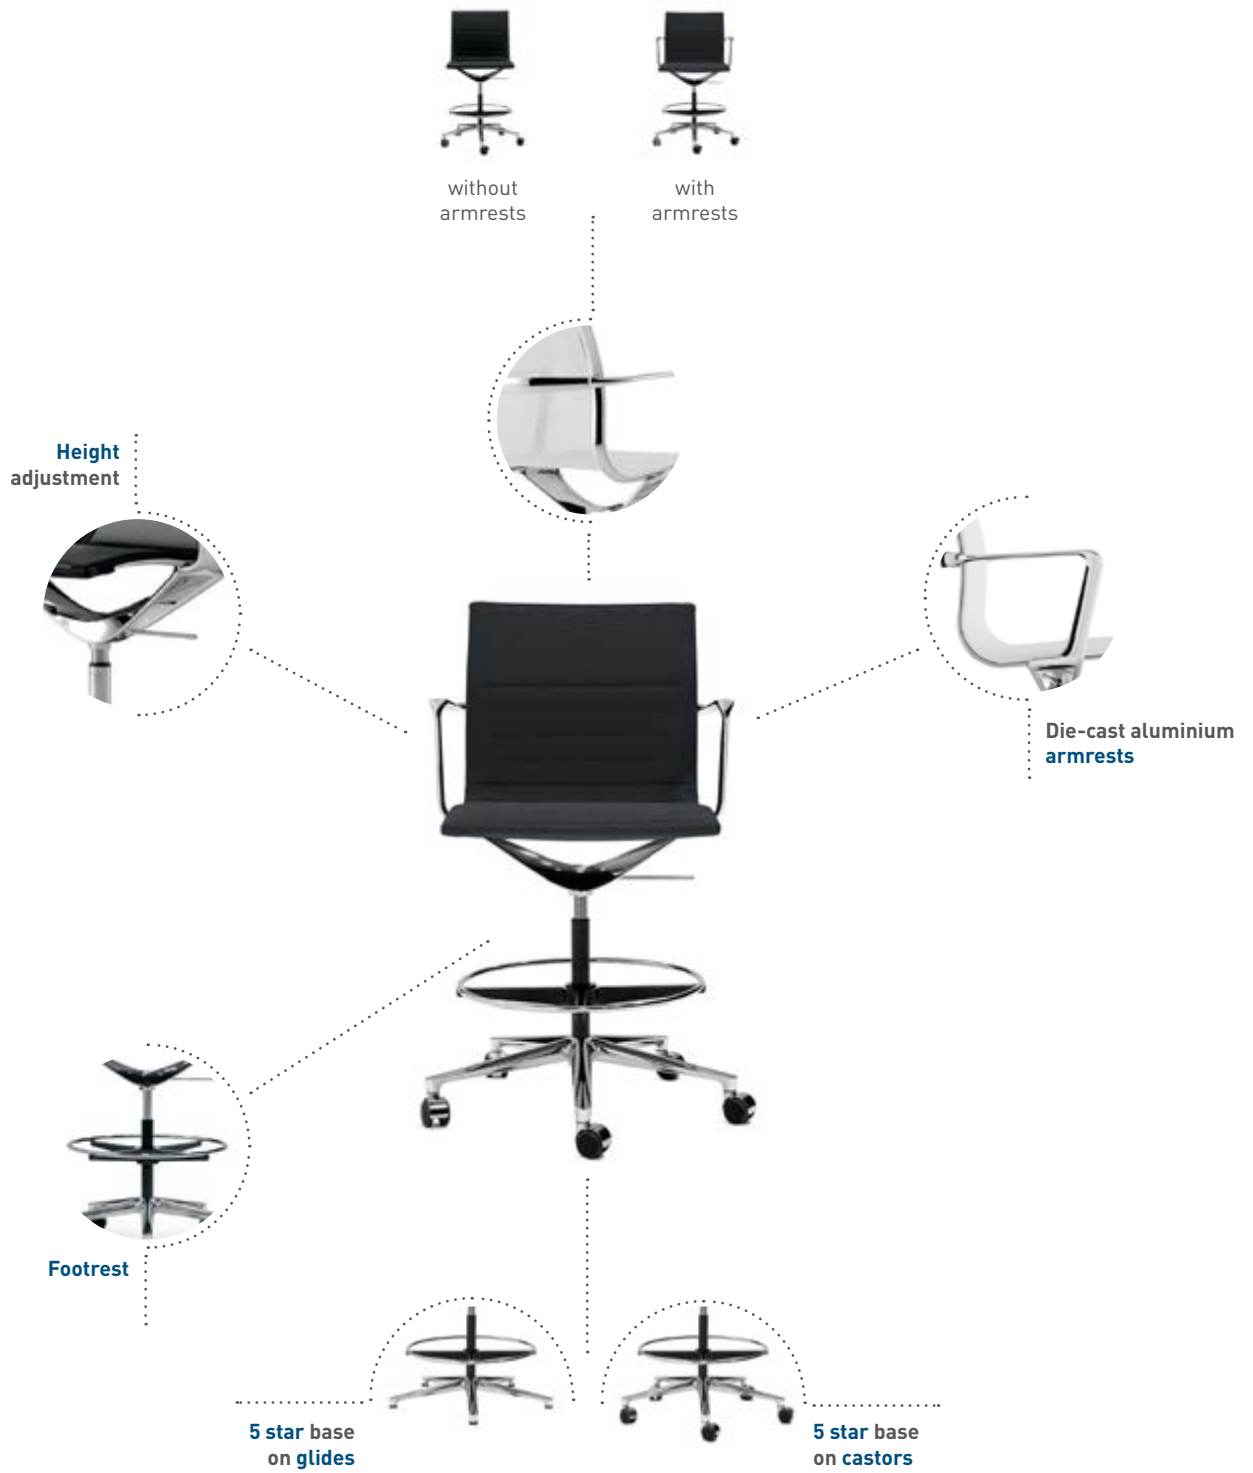

UNA CHAIR Stool

HIGH ON STYLE

Una Stool is a classically designed seating system that respects our history in a modern evolution. Thanks to its elegant modern shape, the use of functional materials and design that achieves a high level of comfort, Una perfectly fits any working environment. Una Stool is a series of models designed to last—destined for the modern office and meeting room to satisfy practical and ergonomic criteria and therefore able to meet the needs of today's business life perfectly.

HIGHLIGHTS

DIMENSIONS