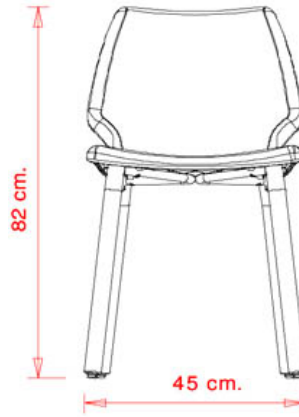

Chair with beech wood frame, 4 rounded legs. Upholstered polypropylene shell.

WEIGHT

6,65 Kg

PACK

0,24 m³

PIECES PER BOX

1

FINISHES SEATING