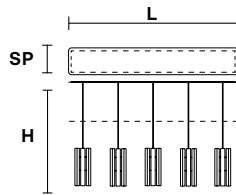

VEGAS C5 LN 125

L 125 cm / 49.21"
SP 20 cm / 7.87"
H max 150 cm / 59.05"

LED x 27 W CRI>90
3000 K - 3440 Nominal lm
Dimmable: 1-10 V + PUSH