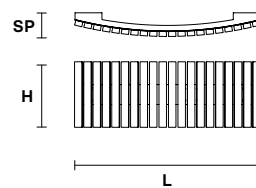

VEGAS A G

L 79 cm / 31.10"
SP 10 cm / 3.93"
H 28 cm / 11.02"

LED x 14 W CRI>95
3000 K - 1296 Nominal lm
Not Dimmable