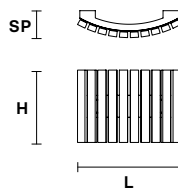

VEGAS A P

L 38 cm / 14.96"
SP 10 cm / 3.93"
H 28 cm / 11.02"

LED x 7 W CRI>95
3000 K - 648 Nominal lm
Not Dimmable