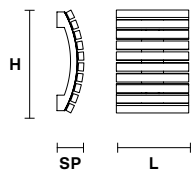

VEGAS A P VRT

L 28 cm / 11.02"
SP 10 cm / 3.93"
H 38 cm / 14.96"

LED x 7 W CRI>95
3000 K - 648 Nominal lm
Not Dimmable