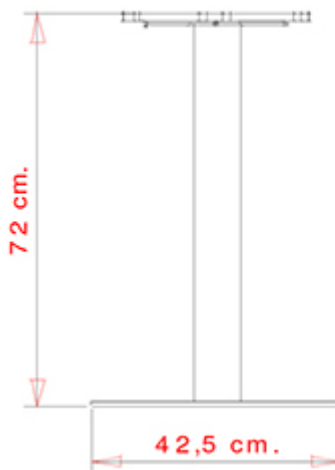

Table frame with base cover in glossy or satin stainless steel. Glossy or satin stainless steel, or beech wood column.

WEIGHT

12,5 kg

PACK

0,06 m³

PIECES PER BOX

2

NOTE