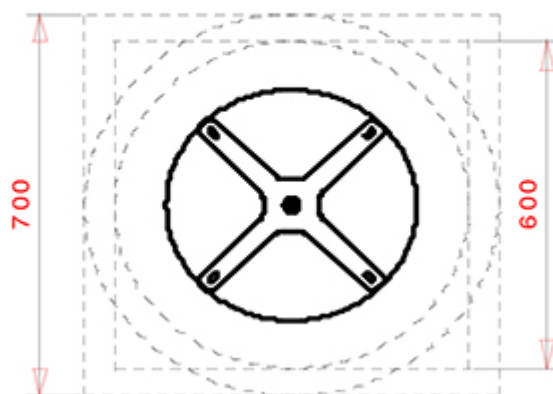

XT 477

XT COLLECTION:

XT 477, XT 477A, XT 477 F, XT 477 AF, XT 477B, XT 478, XT 478A, XT 478B, XT 479 Q, XT 479A Q, XT 479 T, XT 479A T, XT 479B T, XT 480 Q, XT 480 T, XT 480A Q, XT 480A T, XT 480B T, XT 490 Q, XT 490A Q, XT 490 T, XT 490A T, XT 492, XT 494, XT 494 A, XT 495 Q, XT 495A Q, XT 495 T, XT 495A T, XT496 Q, XT 496A Q, XT 496 T, XT 496A T,

Table frame with base cover in glossy or satin stainless steel. Glossy or satin stainless steel, or beech wood column.

WEIGHT

12,5 kg

PACK

0,06 m³

PIECES PER BOX

2

NOTE