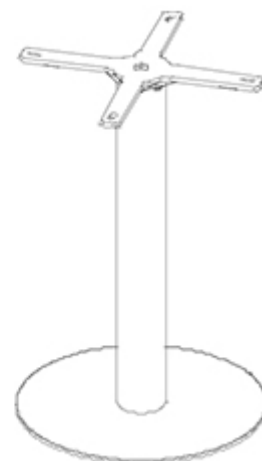

XT 477

XT COLLECTION:

XT 477, XT 477A, XT 477 F, XT 477 AF, XT 477B, XT 478, XT 478A, XT 478B, XT 479 Q, XT 479A Q, XT 479 T, XT 479A T, XT 479B T, XT 480 Q, XT 480 T, XT 480A Q, XT 480A T, XT 480B T, XT 490 Q, XT 490A Q, XT 490 T, XT 490A T, XT 492, XT 494, XT 494 A, XT 495 Q, XT 495A Q, XT 495 T, XT 495A T, XT496 Q, XT 496A Q, XT 496 T, XT 496A T,

Table frame with base cover in glossy or satin stainless steel. Glossy or satin stainless steel, or beech wood column.

WEIGHT

12,5 kg

PACK

0,06 m³

PIECES PER BOX

2

NOTE

Optional: H 12 mm adjustable feet

FRAMES

LE WOODMaple stained beech
wood

Natural beech wood

Wengé stained beech
woodBlack stained beech
wood'Canaletto' walnut
stained beech woodOak stained beech
woodStained according to
sample**AX STAINLESS STEEL**SAT Satin
LUC Gloss
**USES**