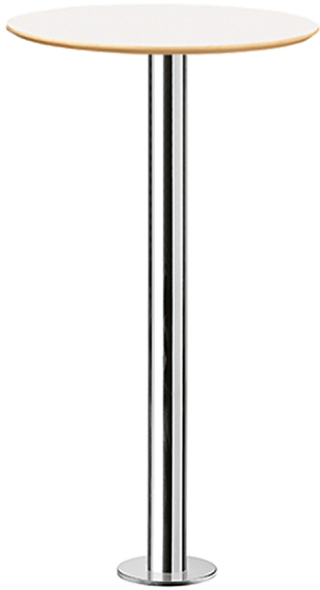

XT 477 AF

XT COLLECTION:

XT 477, XT 477A, XT 477 F, XT 477 AF, XT 477B, XT 478, XT 478A, XT 478B, XT 479 Q, XT 479A Q, XT 479 T, XT 479A T, XT 479B T, XT 480 Q, XT 480 T, XT 480A Q, XT 480A T, XT 480B T, XT 490 Q, XT 490A Q, XT 490 T, XT 490A T, XT 492, XT 494, XT 494 A, XT 495 Q, XT 495A Q, XT 495 T, XT 495A T, XT496 Q, XT 496A Q, XT 496 T, XT 496A T,

High table frame with base cover in glossy or satin stainless steel, column in glossy or satin stainless steel. Floor fixing.

WEIGHT

9,8 kg

PACK0,06 m³**PIECES PER BOX**

2

NOTE

Optional: H 12 mm adjustable feet

FRAMES

AX STAINLESS STEEL

SAT Satin

LUC Gloss

USES

coffee & restaurants, hotels, educational, entertainment, travel, office and waiting areas, retail, health care,