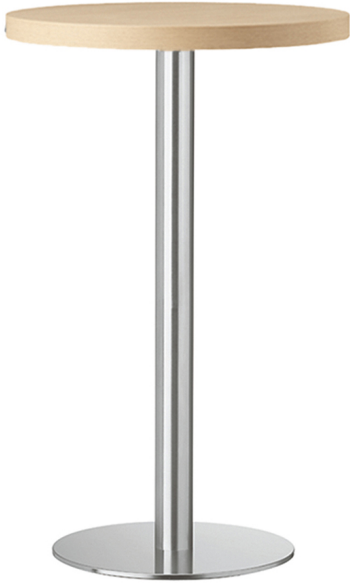

## XT 478A

### XT COLLECTION:

XT 477, XT 477A, XT 477 F, XT 477 AF, XT 477B, XT 478, XT 478A, XT 478B, XT 479 Q, XT 479A Q, XT 479 T, XT 479A T, XT 479B T, XT 480 Q, XT 480 T, XT 480A Q, XT 480A T, XT 480B T, XT 490 Q, XT 490A Q, XT 490 T, XT 490A T, XT 492, XT 494, XT 494 A, XT 495 Q, XT 495A Q, XT 495 T, XT 495A T, XT496 Q, XT 496A Q, XT 496 T, XT 496A T,

High table frame with base cover in glossy or satin stainless steel. Glossy or satin stainless steel, or beech wood column.

**WEIGHT**

17,4 kg

**PACK**0,05 m<sup>3</sup>**PIECES PER BOX**

2

### NOTE

**Optional:** H 12 mm adjustable feet

---

**FRAMES**

---

**LE WOOD**Maple stained beech  
wood

Natural beech wood

Wengé stained beech  
woodBlack stained beech  
wood"Canaletto" walnut  
stained beech woodOak stained beech  
woodStained according to  
sample**AX STAINLESS STEEL**SAT Satin  
LUC Gloss  
**USES**