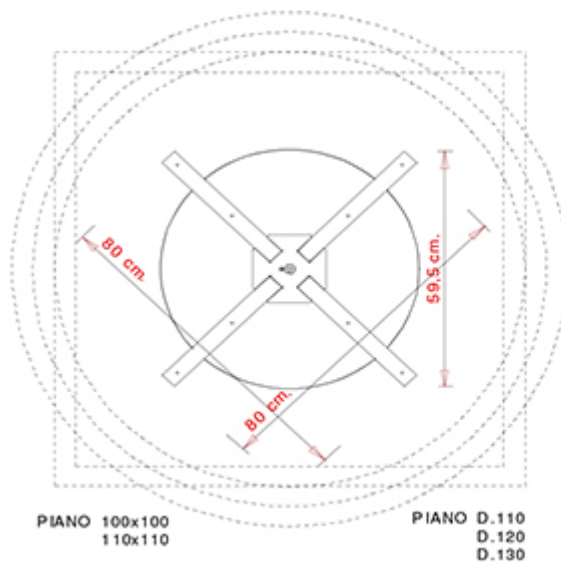

XT 492

XT COLLECTION:

XT 477, XT 477A, XT 477 F, XT 477 AF, XT 477B, XT 478, XT 478A, XT 478B, XT 479 Q, XT 479A Q, XT 479 T, XT 479A T, XT 479B T, XT 480 Q, XT 480 T, XT 480A Q, XT 480A T, XT 480B T, XT 490 Q, XT 490A Q, XT 490 T, XT 490A T, XT 492, XT 494, XT 494 A, XT 495 Q, XT 495A Q, XT 495 T, XT 495A T, XT496 Q, XT 496A Q, XT 496 T, XT 496A T,

Table frame with base cover in glossy or satin stainless steel, column in glossy or satin stainless steel, or wood.

WEIGHT

30,7 kg

PACK

0,07 m³

PIECES PER BOX

1

NOTE

Optional: H 12 mm adjustable feet

FRAMES

LE WOODMaple stained beech
wood

Natural beech wood

Wengé stained beech
woodBlack stained beech
wood"Canaletto" walnut
stained beech woodOak stained beech
woodStained according to
sample**AX STAINLESS STEEL**SAT Satin
LUC Gloss
**USES**