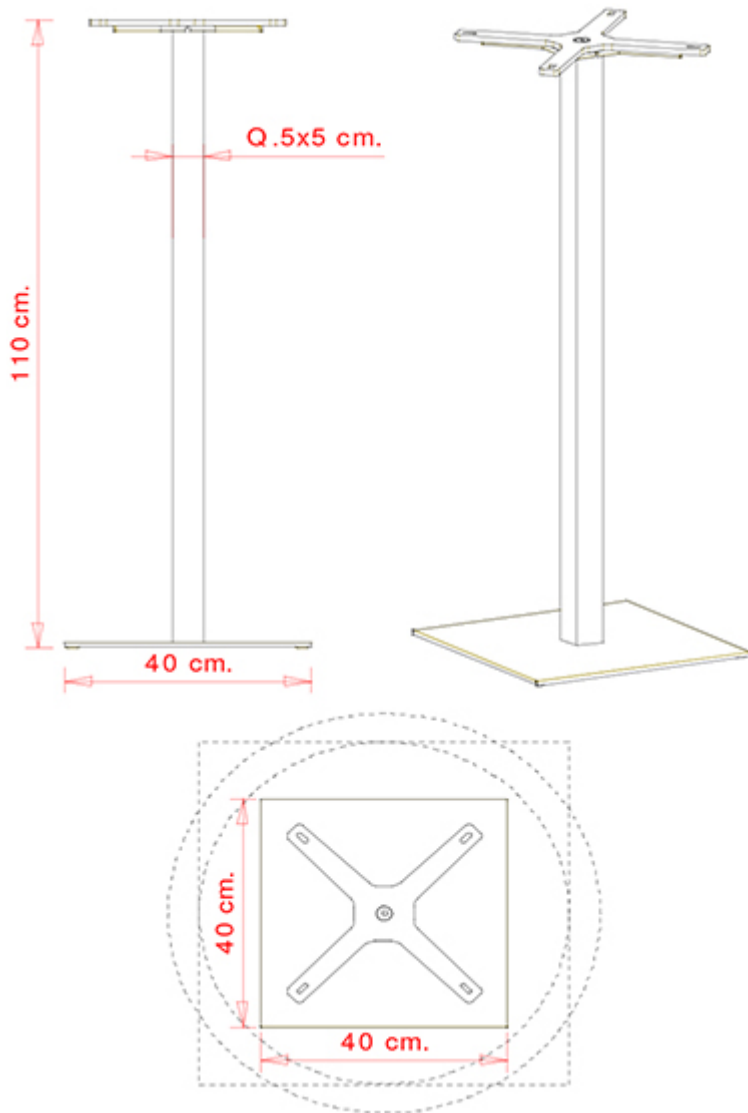

Table frame with base cover in glossy or satin stainless steel, column in glossy or satin stainless steel.

#### WEIGHT

14,1 kg

### NOTE

**Optional:** H 12 mm adjustable feet

---

**FRAMES**

---

**AX STAINLESS STEEL**

SAT Satin

LUC Gloss