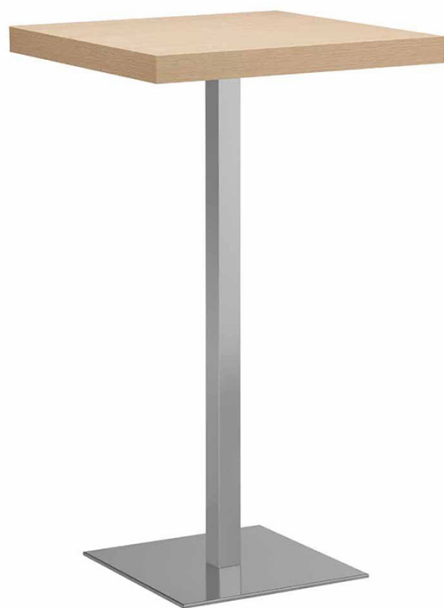

## XT 495A Q

### XT COLLECTION:

XT 477, XT 477A, XT 477 F, XT 477 AF, XT 477B, XT 478, XT 478A, XT 478B, XT 479 Q, XT 479A Q, XT 479 T, XT 479A T, XT 479B T, XT 480 Q, XT 480 T, XT 480A Q, XT 480A T, XT 480B T, XT 490 Q, XT 490A Q, XT 490 T, XT 490A T, XT 492, XT 494, XT 494 A, XT 495 Q, XT 495A Q, XT 495 T, XT 495A T, XT496 Q, XT 496A Q, XT 496 T, XT 496A T,

Table frame with base cover in glossy or satin stainless steel, column in glossy or satin stainless steel.

#### WEIGHT

14,1 kg