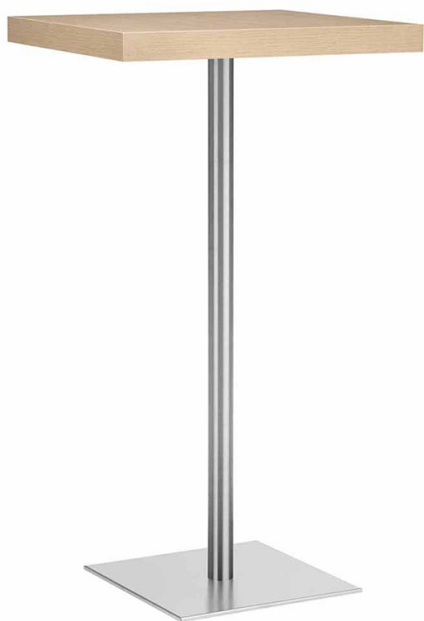

XT 495A T

XT COLLECTION:

XT 477, XT 477A, XT 477 F, XT 477 AF, XT 477B, XT 478, XT 478A, XT 478B, XT 479 Q, XT 479A Q, XT 479 T, XT 479A T, XT 479B T, XT 480 Q, XT 480 T, XT 480A Q, XT 480A T, XT 480B T, XT 490 Q, XT 490A Q, XT 490 T, XT 490A T, XT 492, XT 494, XT 494 A, XT 495 Q, XT 495A Q, XT 495 T, XT 495A T, XT496 Q, XT 496A Q, XT 496 T, XT 496A T,

Table frame with base cover in glossy or satin stainless steel, column in glossy or satin stainless steel.

WEIGHT

14,1 kg

PACK

0,05 m³

PIECES PER BOX

2

NOTE

Optional: H 12 mm adjustable feet

FRAMES

AX STAINLESS STEEL

SAT Satin

LUC Gloss

**USES**

coffee & restaurants, hotels, educational, entertainment, travel, office and waiting areas, retail, health care,