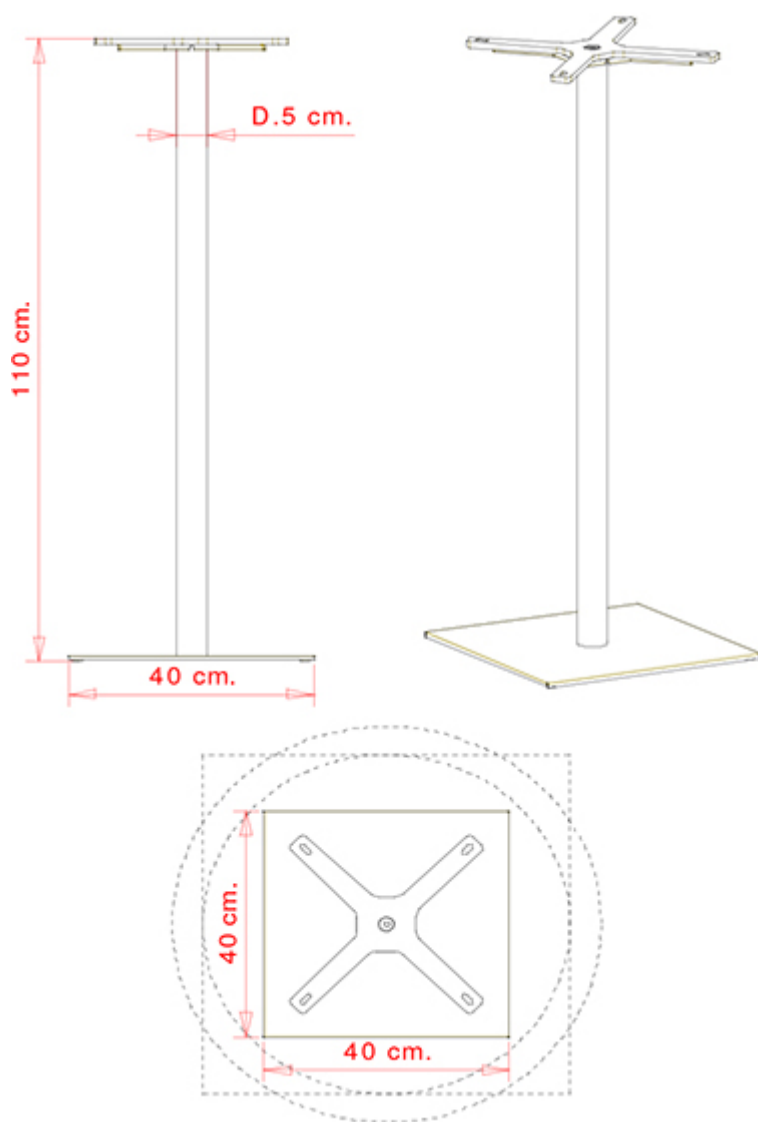

XT 495A T

XT COLLECTION:

XT 477, XT 477A, XT 477 F, XT 477 AF, XT 477B, XT 478, XT 478A, XT 478B, XT 479 Q, XT 479A Q, XT 479 T, XT 479A T, XT 479B T, XT 480 Q, XT 480 T, XT 480A Q, XT 480A T, XT 480B T, XT 490 Q, XT 490A Q, XT 490 T, XT 490A T, XT 492, XT 494, XT 494 A, XT 495 Q, XT 495A Q, XT 495 T, XT 495A T, XT496 Q, XT 496A Q, XT 496 T, XT 496A T,

Table frame with base cover in glossy or satin stainless steel, column in glossy or satin stainless steel.

WEIGHT

14,1 kg

PACK

0,05 m³

PIECES PER BOX

2

NOTE

Optional: H 12 mm adjustable feet

FRAMES

AX STAINLESS STEEL

SAT Satin

LUC Gloss

**USES**

coffee & restaurants, hotels, educational, entertainment, travel, office and waiting areas, retail, health care,