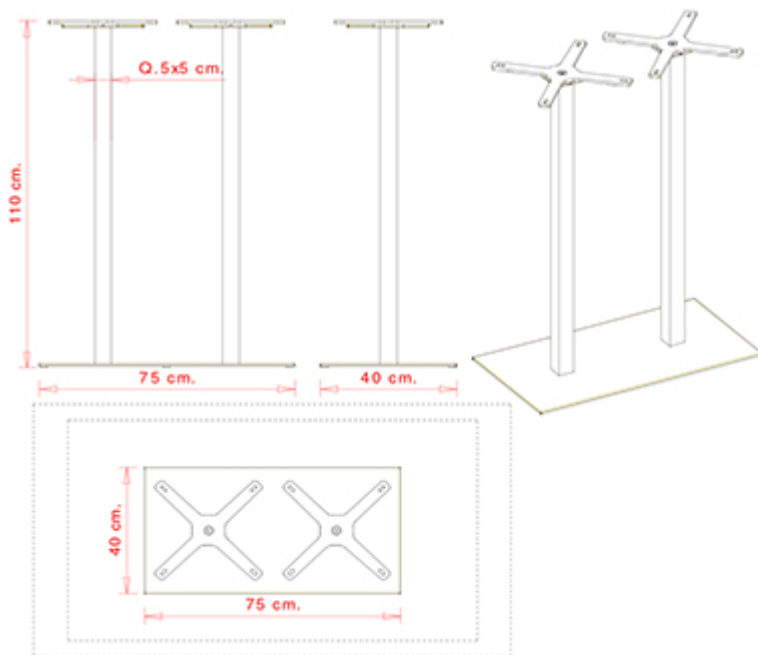

## XT 496A Q

**XT COLLECTION:**

XT 477, XT 477A, XT 477 F, XT 477 AF, XT 477B, XT 478, XT 478A, XT 478B, XT 479 Q, XT 479A Q, XT 479 T, XT 479A T, XT 479B T, XT 480 Q, XT 480 T, XT 480A Q, XT 480A T, XT 480B T, XT 490 Q, XT 490A Q, XT 490 T, XT 490A T, XT 492, XT 494, XT 494 A, XT 495 Q, XT 495A Q, XT 495 T, XT 495A T, XT496 Q, XT 496A Q, XT 496 T, XT 496A T,

Table frame with base cover in glossy or satin stainless steel, column in glossy or satin stainless steel.

**WEIGHT**

28 kg

**PACK**

0,05 m<sup>3</sup>

**PIECES PER BOX**

1

**NOTE**

**Optional:** H 12 mm adjustable feet

---

**FRAMES**

---

**AX STAINLESS STEEL**

SAT Satin

LUC Gloss

**USES**