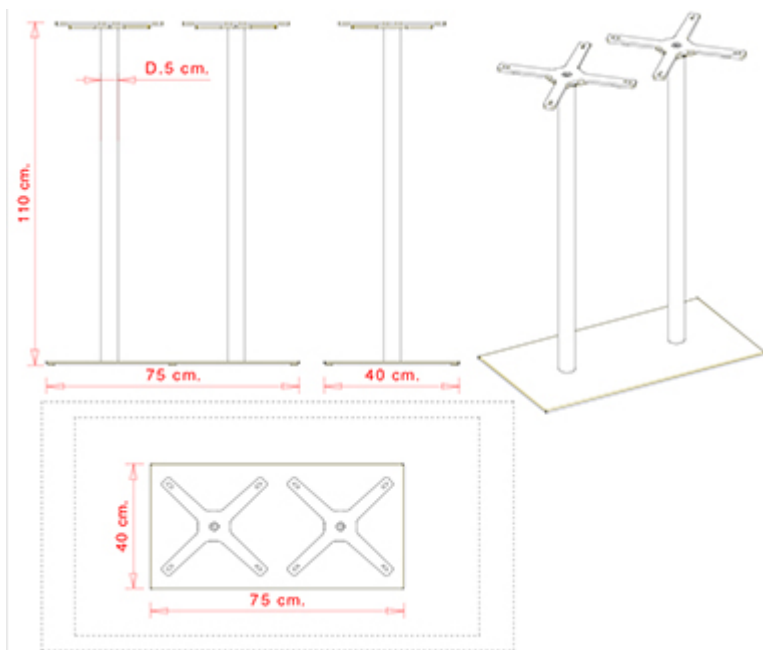

XT 496A T

XT COLLECTION:

XT 477, XT 477A, XT 477 F, XT 477 AF, XT 477B, XT 478, XT 478A, XT 478B, XT 479 Q, XT 479A Q, XT 479 T, XT 479A T, XT 479B T, XT 480 Q, XT 480 T, XT 480A Q, XT 480A T, XT 480B T, XT 490 Q, XT 490A Q, XT 490 T, XT 490A T, XT 492, XT 494, XT 494 A, XT 495 Q, XT 495A Q, XT 495 T, XT 495A T, XT496 Q, XT 496A Q, XT 496 T, XT 496A T,

Table frame with base cover in glossy or satin stainless steel, column in glossy or satin stainless steel.

WEIGHT

28 kg

PACK

0,05 m³

PIECES PER BOX

1

NOTE

Optional: H 12 mm adjustable feet

FRAMES

AX STAINLESS STEEL

SAT Satin

LUC Gloss

USES

coffee & restaurants, hotels, educational, entertainment, travel, office and waiting areas, retail, health care,