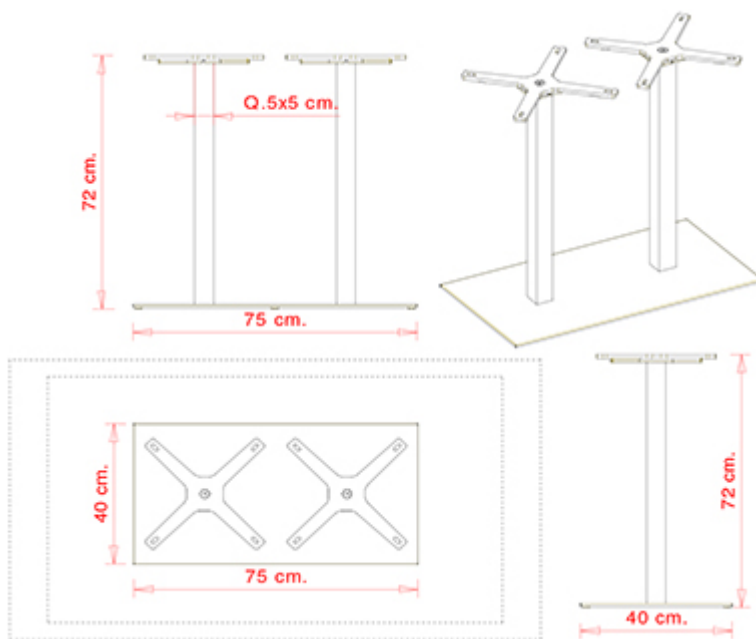

XT496 Q

XT COLLECTION:

XT 477, XT 477A, XT 477 F, XT 477 AF, XT 477B, XT 478, XT 478A, XT 478B, XT 479 Q, XT 479A Q, XT 479 T, XT 479A T, XT 479B T, XT 480 Q, XT 480 T, XT 480A Q, XT 480A T, XT 480B T, XT 490 Q, XT 490A Q, XT 490 T, XT 490A T, XT 492, XT 494, XT 494 A, XT 495 Q, XT 495A Q, XT 495 T, XT 495A T, XT496 Q, XT 496A Q, XT 496 T, XT 496A T,

Table frame with base cover in glossy or satin stainless steel, column in glossy or satin stainless steel.

WEIGHT

25,7 kg

PACK

0,05 m³

PIECES PER BOX

1

NOTE

Optional: H 12 mm adjustable feet

FRAMES

AX STAINLESS STEEL

SAT Satin

LUC Gloss

USES

coffee & restaurants, hotels, educational, entertainment, travel, office and waiting areas, retail, health care,